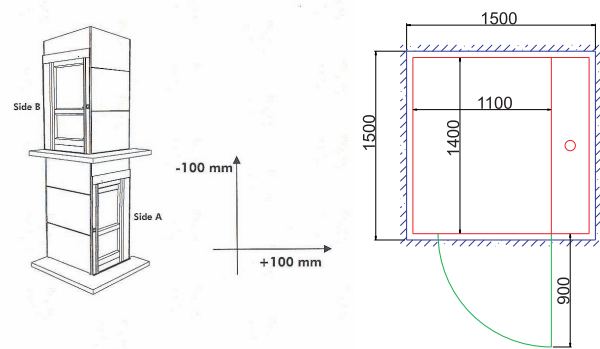

Kiedy potrzebujesz platformy
o mniejszych wymiarach

När Du behöver en mindre hiss

1. Cut out size 1200x1350 mm*
Platform size 800x1250 mm

3. Cut out size 1400x1400 mm
Platform size 1000x1300 mm

2. Cut out size 1300x1600 mm**
Platform size 900x1500 mm

4. Cut out size 1500x1500 mm
Platform size 1100x1400 mm

The semi-standard platform lifts are not intended for outdoor installations.
 * External door closer. Not according to EC standard in public buildings
 ** Possible as A7000

Semi-standard dimensions Cibes A5000 – CLEAR DOOR OPENING WIDTH

		AL3/AL4	A1	A1/A4 Gates	A2	E160
1. Cut out size 1200x1350*	Side A/C	700	700	700	700	700
	Side B	800	750	750	750	750
2. Cut out size 1300x1600	Side A/C	800	800	800	800	800
	Side B	1050	1000	900	1000	1000
3. Cut out size 1400x1400	Side A/C	900	900	900	900	900
	Side B	850	800	800	800	800
4. Cut out size 1500x1500	Side A/C	900	900	900	900	900
	Side B	950	900	900	900	900