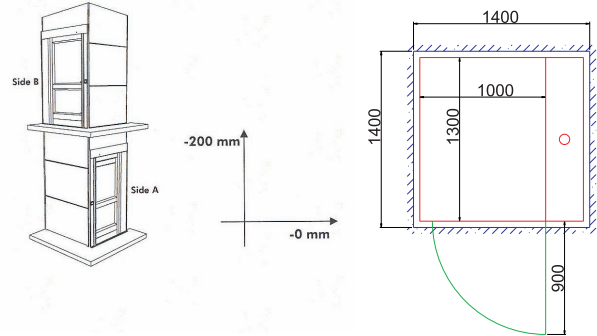

Kiedy potrzebujesz platformy
o mniejszych wymiarach

När Du behöver en mindre hiss

1. Cut out size 1200x1350 mm*
Platform size 800x1250 mm

3. Cut out size 1400x1400 mm
Platform size 1000x1300 mm

2. Cut out size 1300x1600 mm**
Platform size 900x1500 mm

4. Cut out size 1500x1500 mm
Platform size 1100x1400 mm

The semi-standard platform lifts are not intended for outdoor installations.
 * External door closer. Not according to EC standard in public buildings
 ** Possible as A7000

Semi-standard dimensions Cibes A5000 – CLEAR DOOR OPENING WIDTH

		AL3/AL4	A1	A1/A4 Gates	A2	E160
1. Cut out size 1200x1350*	Side A/C	700	700	700	700	700
	Side B	800	750	750	750	750
2. Cut out size 1300x1600	Side A/C	800	800	800	800	800
	Side B	1050	1000	900	1000	1000
3. Cut out size 1400x1400	Side A/C	900	900	900	900	900
	Side B	850	800	800	800	800
4. Cut out size 1500x1500	Side A/C	900	900	900	900	900
	Side B	950	900	900	900	900