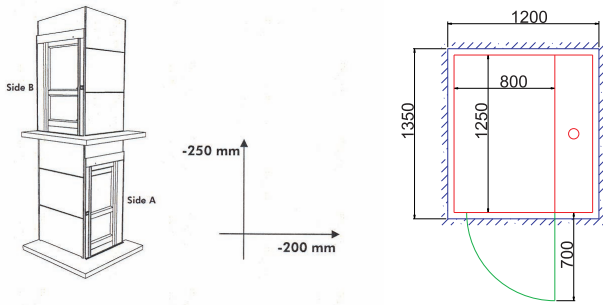

Kiedy potrzebujesz platformy
o mniejszych wymiarach

När Du behöver en mindre hiss

1. Cut out size 1200x1350 mm*
Platform size 800x1250 mm

3. Cut out size 1400x1400 mm
Platform size 1000x1300 mm

2. Cut out size 1300x1600 mm**
Platform size 900x1500 mm

4. Cut out size 1500x1500 mm
Platform size 1100x1400 mm

The semi-standard platform lifts are not intended for outdoor installations.
 * External door closer. Not according to EC standard in public buildings
 ** Possible as A7000

Semi-standard dimensions Cibes A5000 – CLEAR DOOR OPENING WIDTH

		AL3/AL4	A1	A1/A4 Gates	A2	E160
1. Cut out size 1200x1350*	Side A/C	700	700	700	700	700
	Side B	800	750	750	750	750
2. Cut out size 1300x1600	Side A/C	800	800	800	800	800
	Side B	1050	1000	900	1000	1000
3. Cut out size 1400x1400	Side A/C	900	900	900	900	900
	Side B	850	800	800	800	800
4. Cut out size 1500x1500	Side A/C	900	900	900	900	900
	Side B	950	900	900	900	900