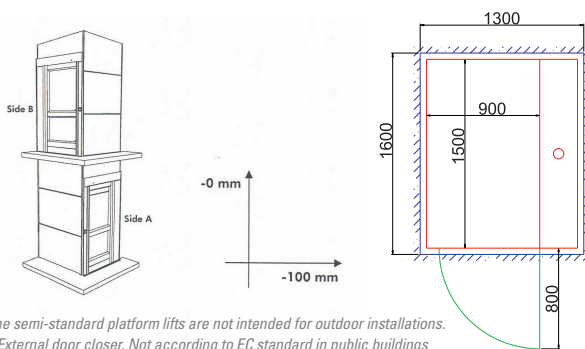

Kiedy potrzebujesz platformy
o mniejszych wymiarach

När Du behöver en mindre hiss

1. Cut out size 1200x1350 mm*
Platform size 800x1250 mm

3. Cut out size 1400x1400 mm
Platform size 1000x1300 mm

2. Cut out size 1300x1600 mm**
Platform size 900x1500 mm

4. Cut out size 1500x1500 mm
Platform size 1100x1400 mm

The semi-standard platform lifts are not intended for outdoor installations.
 * External door closer. Not according to EC standard in public buildings
 ** Possible as A7000

Semi-standard dimensions Cibes A5000 – CLEAR DOOR OPENING WIDTH

		AL3/AL4	A1	A1/A4 Gates	A2	E160
1. Cut out size 1200x1350*	Side A/C	700	700	700	700	700
	Side B	800	750	750	750	750
2. Cut out size 1300x1600	Side A/C	800	800	800	800	800
	Side B	1050	1000	900	1000	1000
3. Cut out size 1400x1400	Side A/C	900	900	900	900	900
	Side B	850	800	800	800	800
4. Cut out size 1500x1500	Side A/C	900	900	900	900	900
	Side B	950	900	900	900	900